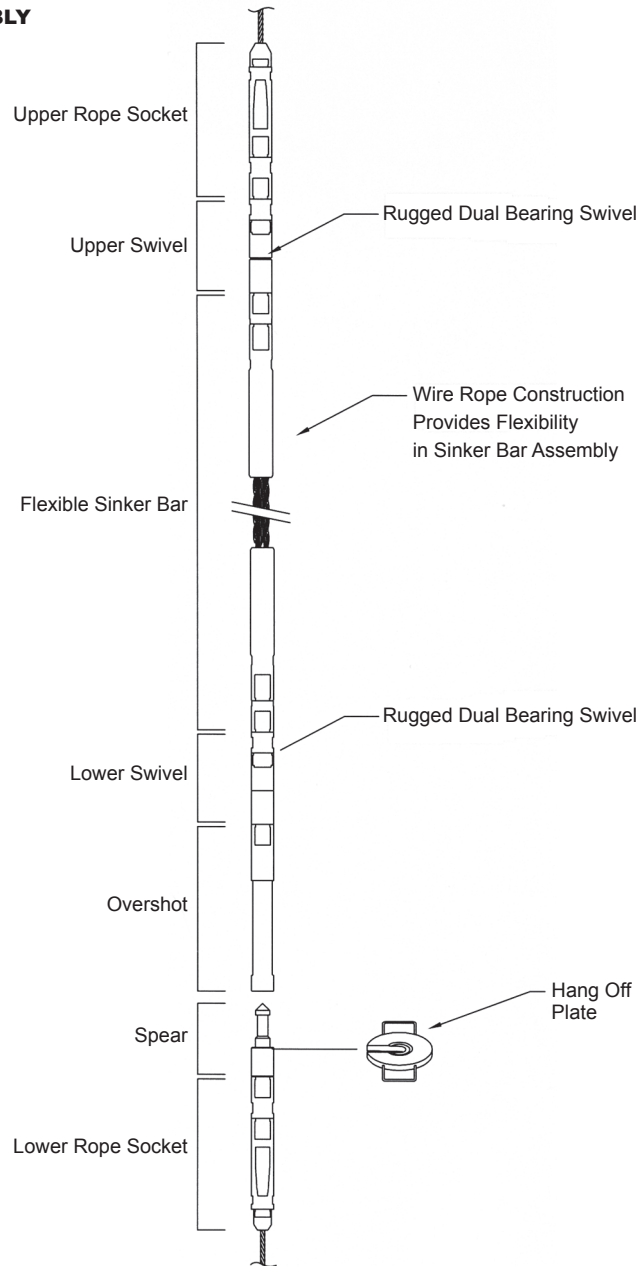

**COOPER/LOGAN CABLE GUIDED FISHING ASSEMBLY WITH FLEXIBLE SINKER BAR**

OUTSIDE DIAMETER (INCHES)		1-3/8	1-11/16	2-1/8 Knuckle
<b>COMPLETE ASSEMBLY</b>	Logan Part No.	...	...	...
<b>SWIVEL</b>	Logan Part No.	LCM47-100	LCM98-100	LCM71-100
<b>FLEXIBLE SINKER BAR</b>	Logan Part No.	LCM45-100	LCM97-100	LCM42-100
<b>ROPE SOCKET – UPPER</b>	Logan Part No.	LCM49-100	LCM12-102	LCM72-100
<b>ROPE SOCKET – LOWER</b>	Logan Part No.	LCM49-100	LCM12-102	LCM72-100
<b>KNUCKLE JOINT</b>	Logan Part No.	LCM92-100	LCM93-102	LCM94-100

**ACCESSORIES**

<b>T-BAR CLAMP ASSEMBLY</b>	Logan Part No.	LCM01-104	LCM01-104	LCM01-104
<b>SPEAR HEAD OVERSHOT</b>	Logan Part No.	LCM48-100	LCM76-100	LCM65-100